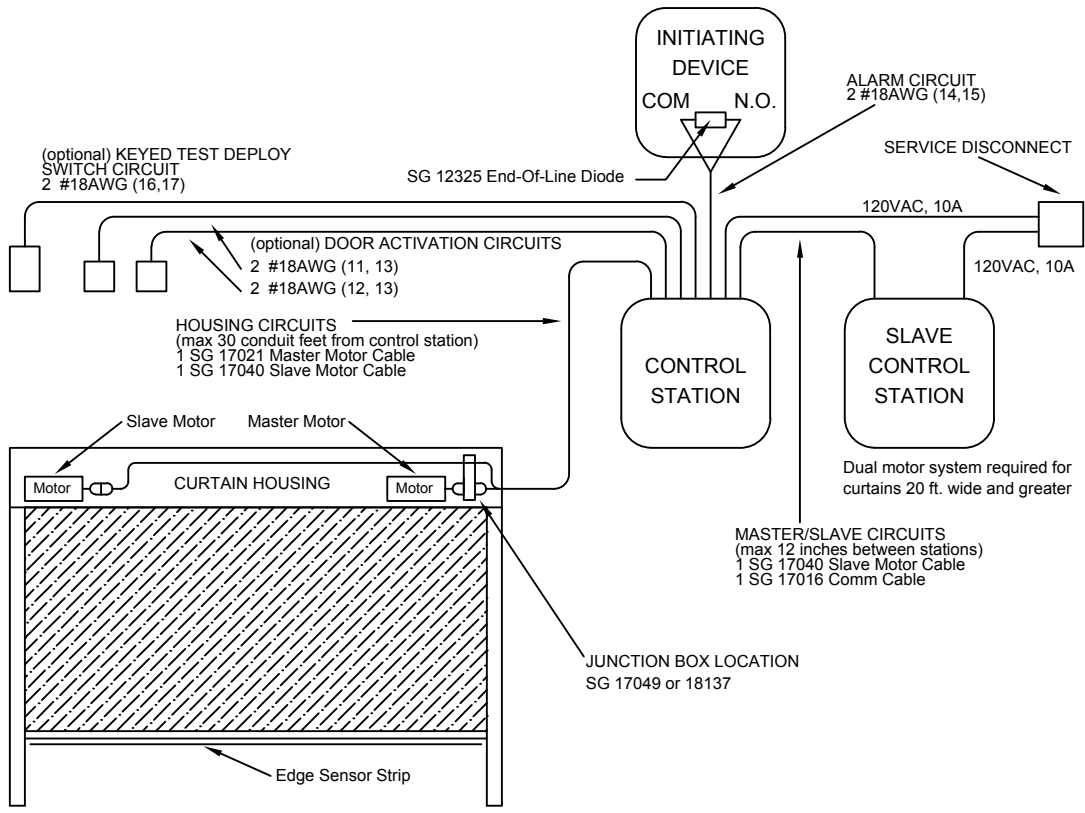

800-574-0330 • smokeguard.com

ELECTRICAL DIAGRAM

TYPICAL INSTALLATION M2500
 BY: RJK 3.15.2016

800-574-0330 • smokeguard.com

ELECTRICAL DIAGRAM

DUAL MOTOR
TYPICAL INSTALLATION M2500
BY: RJK 3.15.2016