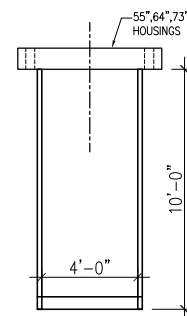

MAXIMUM SIZE CLEAR OPENINGS

M200

M400

M400

M600

SMOKE GUARD - CLEAR OPENING CHART

PROJ: CLEAR OPENINGS

1